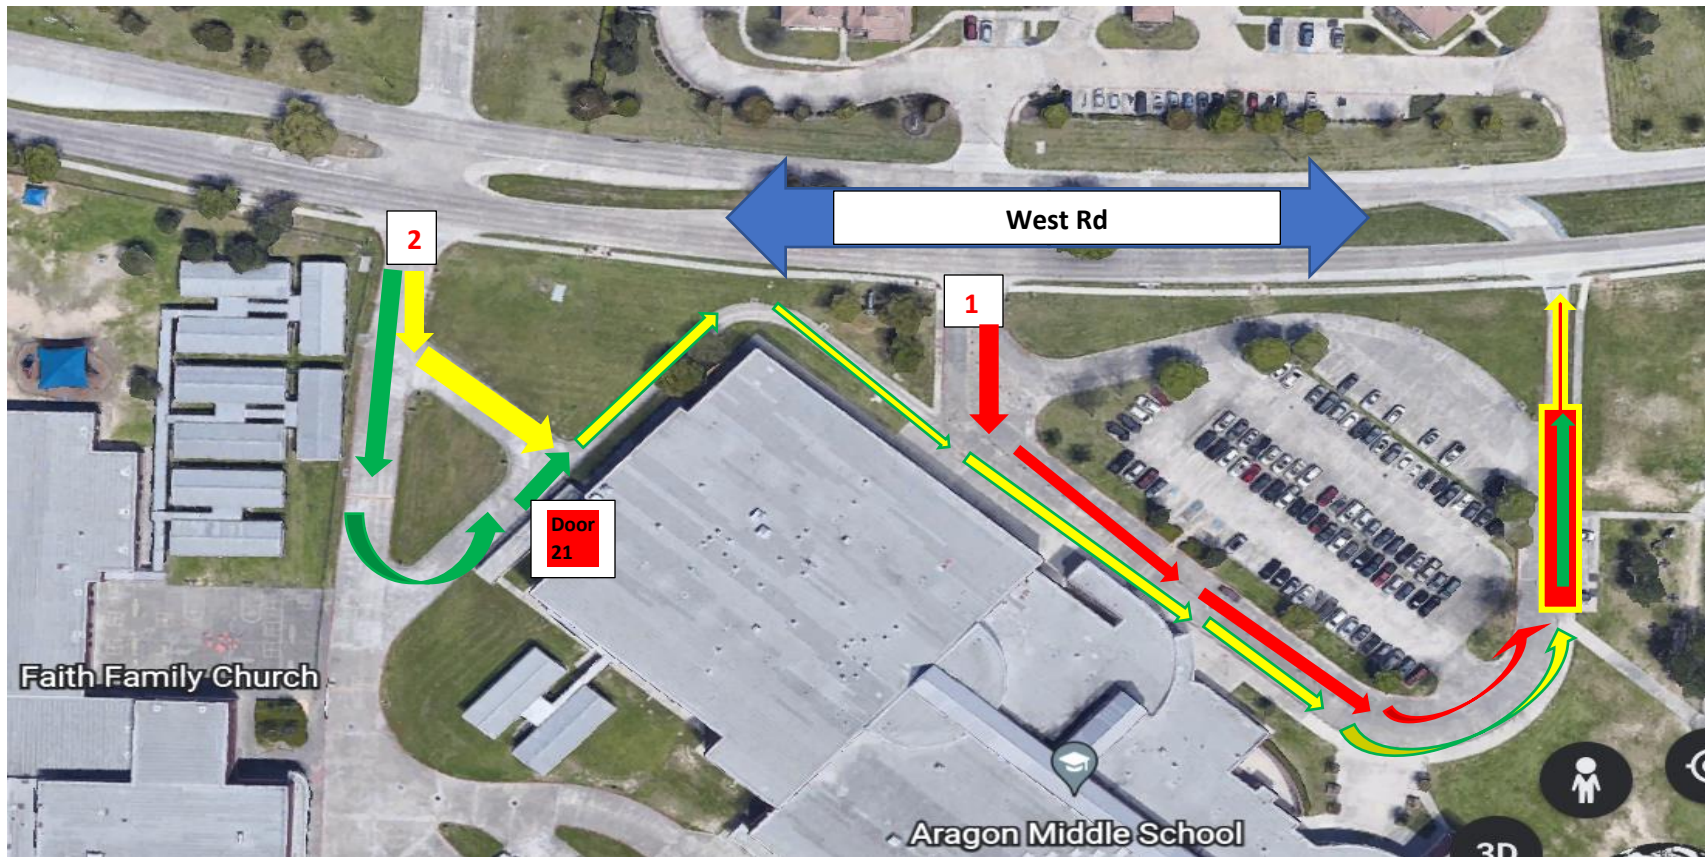

## Aragon Middle School Traffic Procedures Map

**Entrance 1** – Follow the red arrow for car rider drop off/pick-up

**Entrance 2** – Follow the yellow arrow for car rider drop off/pick-up

**Entrance 2** – Follow the green arrows to Door #21 for special needs drop off/pick-up

**All lanes will merge and exit onto West Road next to the Wildcat Football Stadium.**